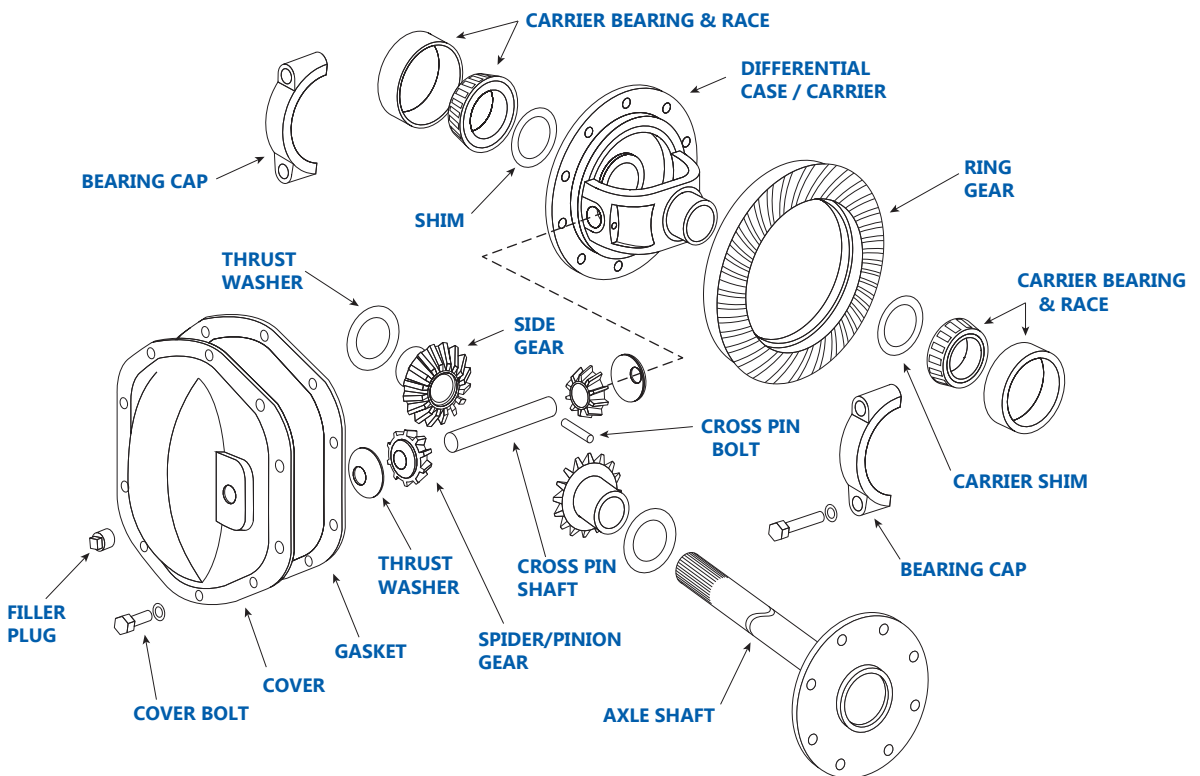

Differential and Axle Parts Identification

Typical Semi-Float Rear Axle - Exploded View

Open Differential Internals - Exploded View

How to Order:

Call our team of **LIVE** Differential Parts Specialists at (800) 510-0950
We want to ensure that you get the **CORRECT** parts for your vehicle.

Place your order before 4 PM Pacific Standard time
and most parts ship out the **SAME DAY**.

West Coast Differentials
We Make The Difference!

HOME