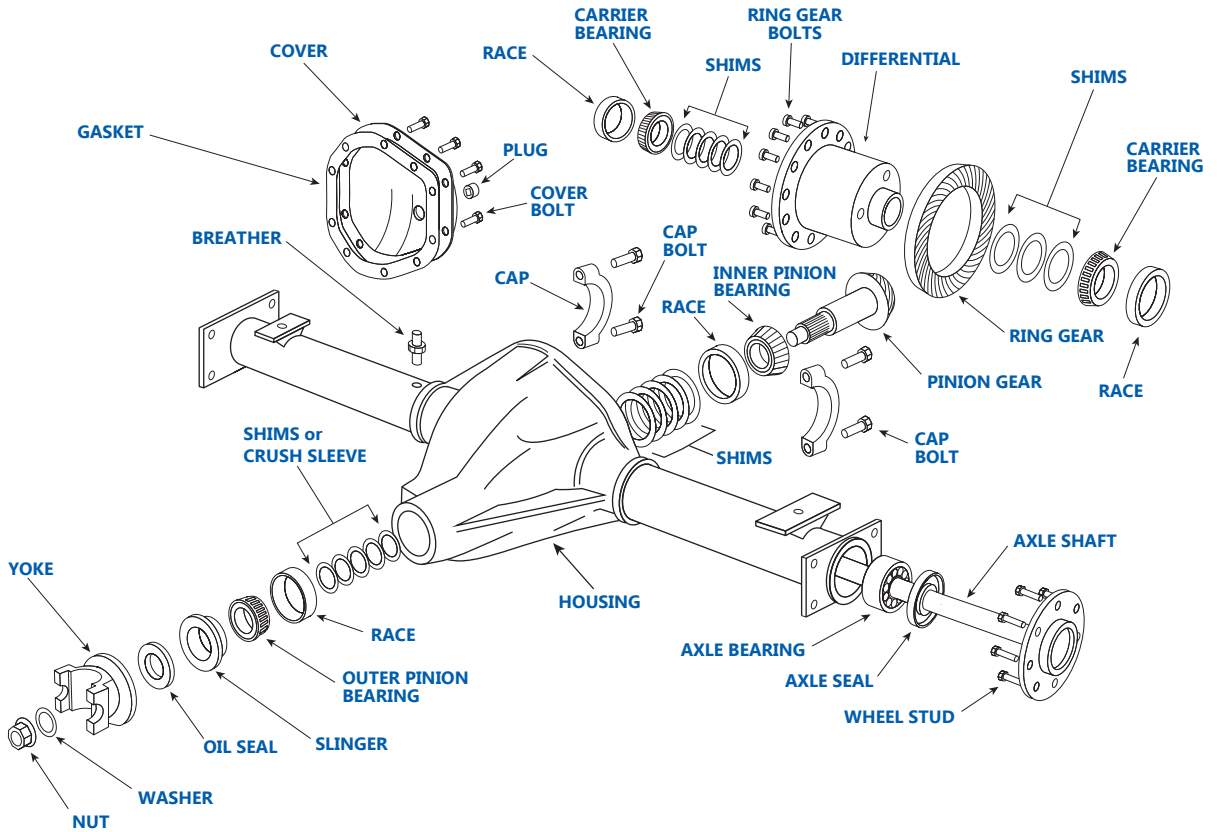

Differential and Axle Parts Identification

Typical Semi-Float Rear Axle - Exploded View

Open Differential Internals - Exploded View

How to Order:

Call our team of **LIVE** Differential Parts Specialists at (800) 510-0950
We want to ensure that you get the **CORRECT** parts for your vehicle.

Place your order before 4 PM Pacific Standard time
and most parts ship out the **SAME DAY**.

West Coast Differentials
We Make The Difference!

HOME